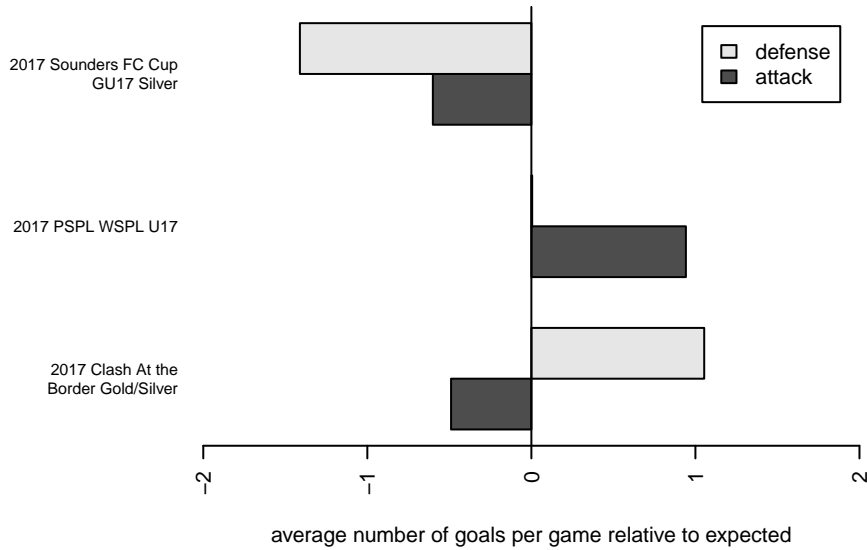

# TC United Navy G01

Thurston County United  
Lacey, WA  
G01 total strength=1344  
attack=8.94 defense=4.84  
fall league = PSPL WSPL U17  
notes= Hall 2016

alt names used:

Venues played:  
2017 Clash At the Border Gold/Silver  
2017 Sounders FC Cup GU17 Silver  
2017 PSPL WSPL U17

**attack and defense variance (black dot)  
relative to other teams  
and top 10 in region**

**attack and defense rating  
relative to others at age  
and all opponents in last 13 months**

**Performance relative to 13 month average**