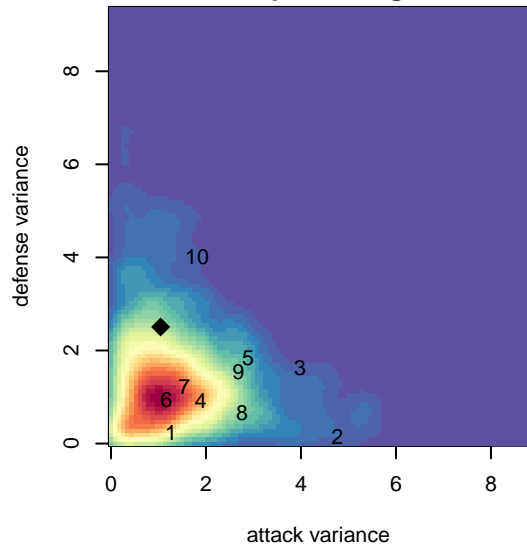

# TC United Navy G01

Thurston County United  
Lacey, WA  
G01 total strength=1344  
attack=8.94 defense=4.84  
fall league = PSPL WSPL U17  
notes= Hall 2016

alt names used:

Venues played:  
2017 Clash At the Border Gold/Silver  
2017 Sounders FC Cup GU17 Silver  
2017 PSPL WSPL U17

**attack and defense variance (black dot)  
relative to other teams  
and top 10 in region**

**attack and defense rating  
relative to others at age  
and all opponents in last 13 months**

**Performance relative to 13 month average**