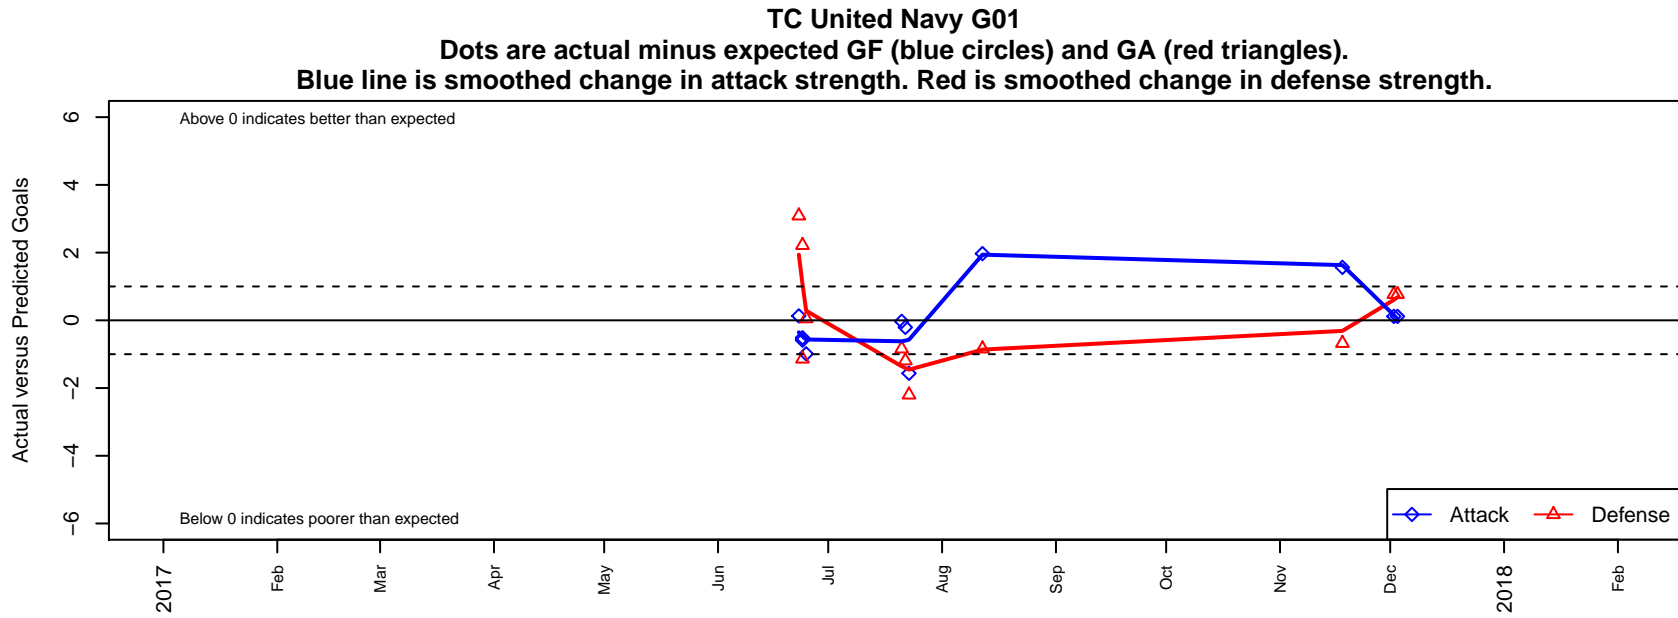

# TC United Navy G01

Thurston County United  
Lacey, WA  
G01 total strength=1344  
attack=8.94 defense=4.84  
fall league = PSPL WSPL U17  
notes= Hall 2016

alt names used:

Venues played:  
2017 Clash At the Border Gold/Silver  
2017 Sounders FC Cup GU17 Silver  
2017 PSPL WSPL U17

**attack and defense variance (black dot)  
relative to other teams  
and top 10 in region**

**attack and defense rating  
relative to others at age  
and all opponents in last 13 months**

**Performance relative to 13 month average**