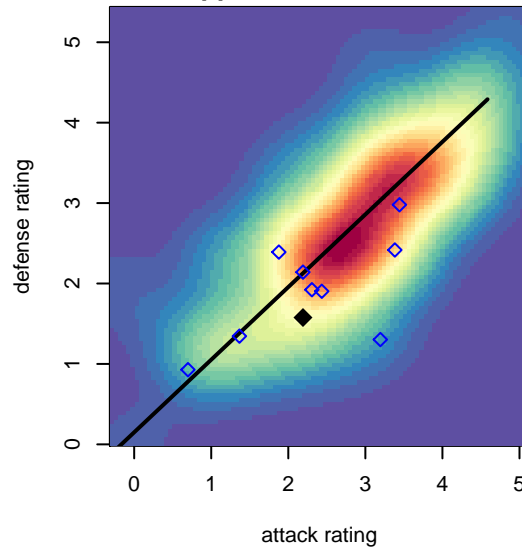

# TC United Navy G01

Thurston County United  
Lacey, WA  
G01 total strength=1344  
attack=8.94 defense=4.84  
fall league = PSPL WSPL U17  
notes= Hall 2016

alt names used:

Venues played:  
2017 Clash At the Border Gold/Silver  
2017 Sounders FC Cup GU17 Silver  
2017 PSPL WSPL U17

**attack and defense variance (black dot)  
relative to other teams  
and top 10 in region**

**attack and defense rating  
relative to others at age  
and all opponents in last 13 months**

**Performance relative to 13 month average**