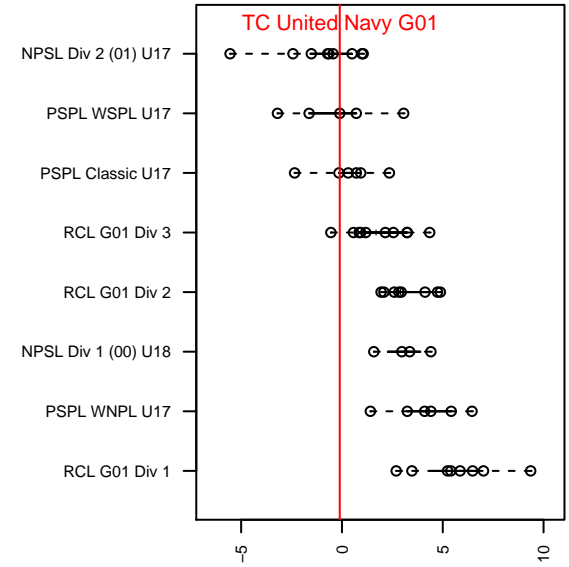

# TC United Navy G01

Thurston County United  
Lacey, WA  
G01 total strength=1344  
attack=8.94 defense=4.84  
fall league = PSPL WSPL U17  
notes= Hall 2016

alt names used:

Venues played:  
2017 Clash At the Border Gold/Silver  
2017 Sounders FC Cup GU17 Silver  
2017 PSPL WSPL U17

**attack and defense variance (black dot)  
relative to other teams  
and top 10 in region**

**attack and defense rating  
relative to others at age  
and all opponents in last 13 months**

**Performance relative to 13 month average**